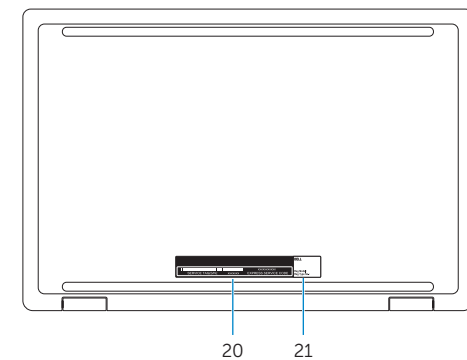

# Features

Caractéristiques

- 1. Right microphone
- 2. Camera-status light
- 3. Camera
- 4. Ambient-light sensor
- 5. Left microphone
- 6. Windows button
- 7. Power-adaptor port
- 8. HDMI port
- 9. USB 3.0 port with PowerShare
- 10. USB 3.0 port
- 11. Headset port
- 12. Left-click area
- 13. Right-click area
- 14. Power and battery-status light
- 15. Power button
- 16. Volume-control buttons (2)
- 17. USB 2.0 port
- 18. Media-card reader
- 19. Security-cable slot
- 20. Service Tag label
- 21. Regulatory label